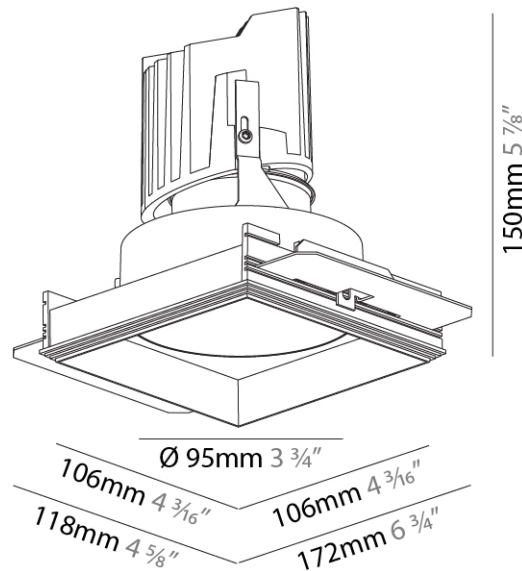

PHYSICAL

Shape: Square
Diameter (mm): 95
Diameter (in): 3 3/4
Length (mm): 106
Length (in): 4 3/16
Width (mm): 106
Width (in): 4 3/16
Depth (mm): 150
Depth (in): 5 7/8
Ceiling Thickness (mm): 10 / 12.5 / 15 / 25
Ceiling Thickness (in): 3/8 or 1/2 or 9/16 or 1
Min. Recessing Depth (mm): 170
Min. Recessing Depth (in): 6 11/16
Light Distribution: Downlight
Weight (kg): 0.705
Weight (lbs): 1.55
Fixture Finish: SSR / BKV / CWI / CRY / HAB / UFT / ITA / RUA / FTG / MYG / LOD / PUS / FRO / FUP / KIA / POP / BLS / SPG / MEY / GOH / GUM / CHC / COM / ABZ / JAG / OBR / MOS / ROR
Fixture Material: Aluminum Die Cast
Cut-out Measurements: 120mm / 4 3/4" x 120mm / 4 3/4"
Upon Request: Unique Ceiling Thickness

ELECTRICAL

Lamp Type: LED (Zhaga Standard)
Input Wattage (W): 15.5
Total Output Wattage (W): 14.5
Dimming: Tri-Mode (Non-Dimming and Phase Dimming (120Vac only) and 0-10V Dimming)
Driver Included: No
Driver Location: Recessed Housing
Driver Type: Constant Current - Universal
Driver Class: Class 2
Housing: See components
Input Voltage (V): 120 - 277
Constant Current (MA): 500

LED

Number of LEDs: 1
Color Temperature (°K): 2700 / 3000 / 3500 / 4000
Max. Delivered Lumen (lm): 940 / 980 / 1029 / 1050
Nominal Lumen (lm): 1386 / 1438 / 1511 / 1542
CRI: >90 CRI
Efficiency (%): 87.9 / 88.4 / 87.9
Lamp Life (hrs): 50000
Upon Request: RGB-W Tunable White Special Color Temperature Special LED

OPTICAL

Reflector*: 20 / 40 / 60
Upon Request: Special Beam Angles

© 2024 Zaneen Lighting, Inc. 10000 10th St, Suite 3382, F 416-247-9319, www.zaneen.com

Available for international specifications by adding 'INT' at the end of the existing Model #. For assistance on 'custom' specifications, contact zteam@zaneen.com. In a constant effort to supply the best product, we reserve the right to change specifications or materials without notice. The most recent specification sheets are found at zaneen.com

IP rating: IP20