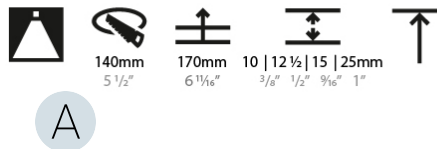

ELECTRICAL

Lamp Type: LED (Zhaga Standard)
Input Wattage (W): 13.2 / 16.5
Total Output Wattage (W): 12.1 / 14.7
Dimming: Tri-Mode (Non-Dimming and Phase Dimming (120Vac only) and 0-10V Dimming)
Driver Included: No
Driver Location: Recessed Housing
Driver Type: Constant Current - Universal
Driver Class: Class 2
Housing: See components
Input Voltage (V): 120 - 277
Constant Current (MA): 350

LED

Number of LEDs: 1
Color Temperature (°K): 2700 / 3000 / 3500 / 4000
Max. Delivered Lumen (lm): 814 / 877 / 911 / 930
Nominal Lumen (lm): 1246 / 1342 / 1396 / 1424
CRI: >90 CRI
Efficiency (%): 90.5
Lamp Life (hrs): 50000
Upon Request: RGB-W Tunable White Special Color Temperature Special LED

OPTICAL

Reflector°: 10
Optic°: Lens Pack - No Lens / Linear Spread Lens / Honeycomb / Spread Lens
Upon Request: Special Beam Angles

RATINGS AND CERTIFICATIONS

382, F 416-247-9319, www.zaneen.com

Not to be used in conjunction with other Zaneen products. This is the end of the existing Model #. For assistance on 'custom' specifications, contact zteam@zaneen.com. In a constant effort to supply the best product, we reserve the right to change specifications or materials without notice. The most recent specification sheets are found at zaneen.com

IP rating: IP20